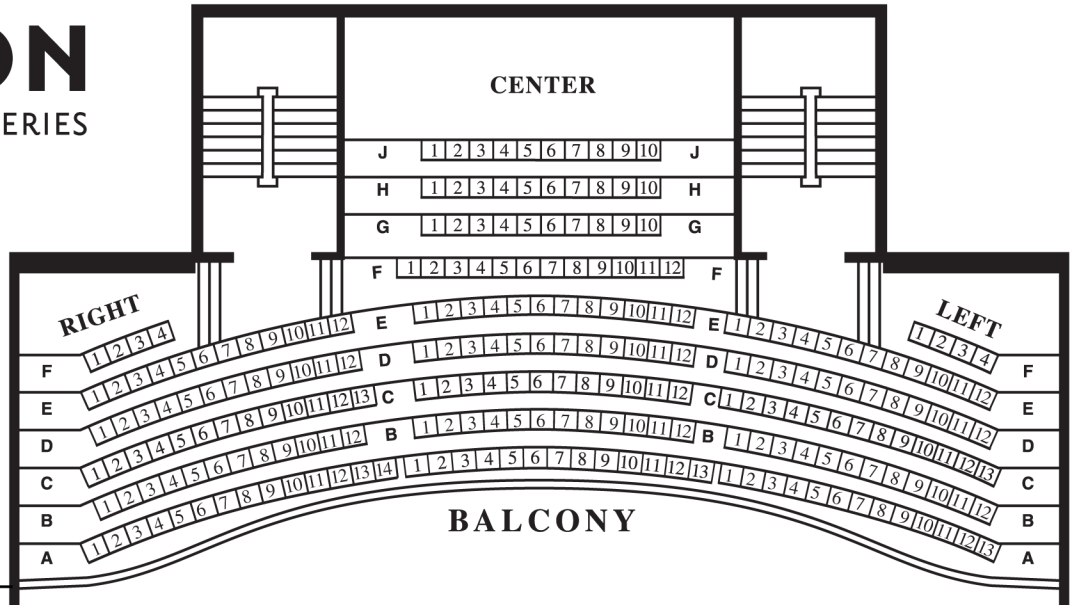

THE SHELDON

CONCERT HALL & ART GALLERIES

SEATING CHART

Total Seating Capacity

712 Seats

732 Seats

Including accessible /
temporary seating

Balcony Capacity

236 Seats

Orchestra Level Capacity

476 Seats

496 Seats

Including accessible /
temporary seating

- 1 Standard Seat
- ① Temporary Seat