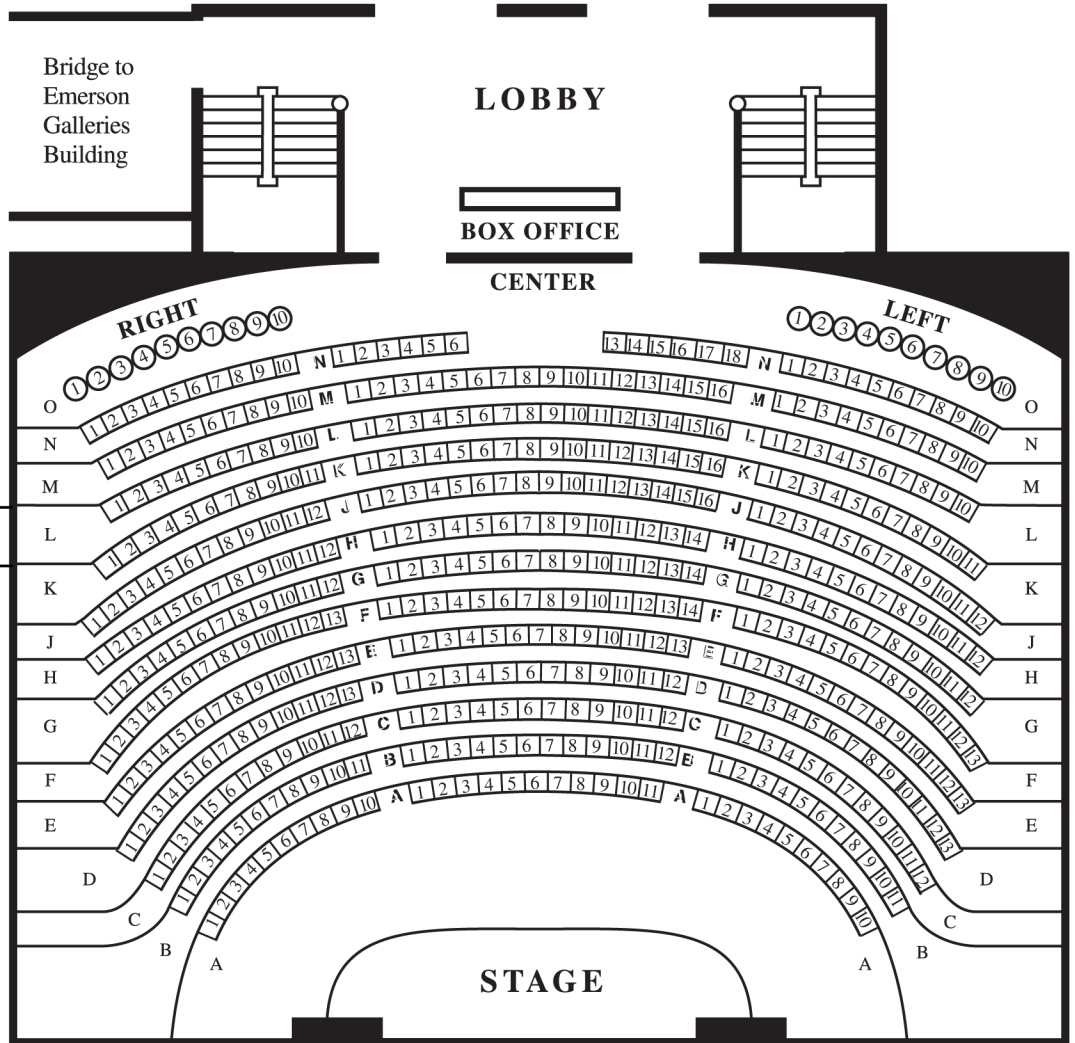

THE SHELDON

CONCERT HALL & ART GALLERIES

SEATING CHART

Total Seating Capacity

712 Seats

732 Seats

Including accessible /
temporary seating

Balcony Capacity

236 Seats

Orchestra Level Capacity

476 Seats

496 Seats

Including accessible /
temporary seating

- 1 Standard Seat
- ① Temporary Seat