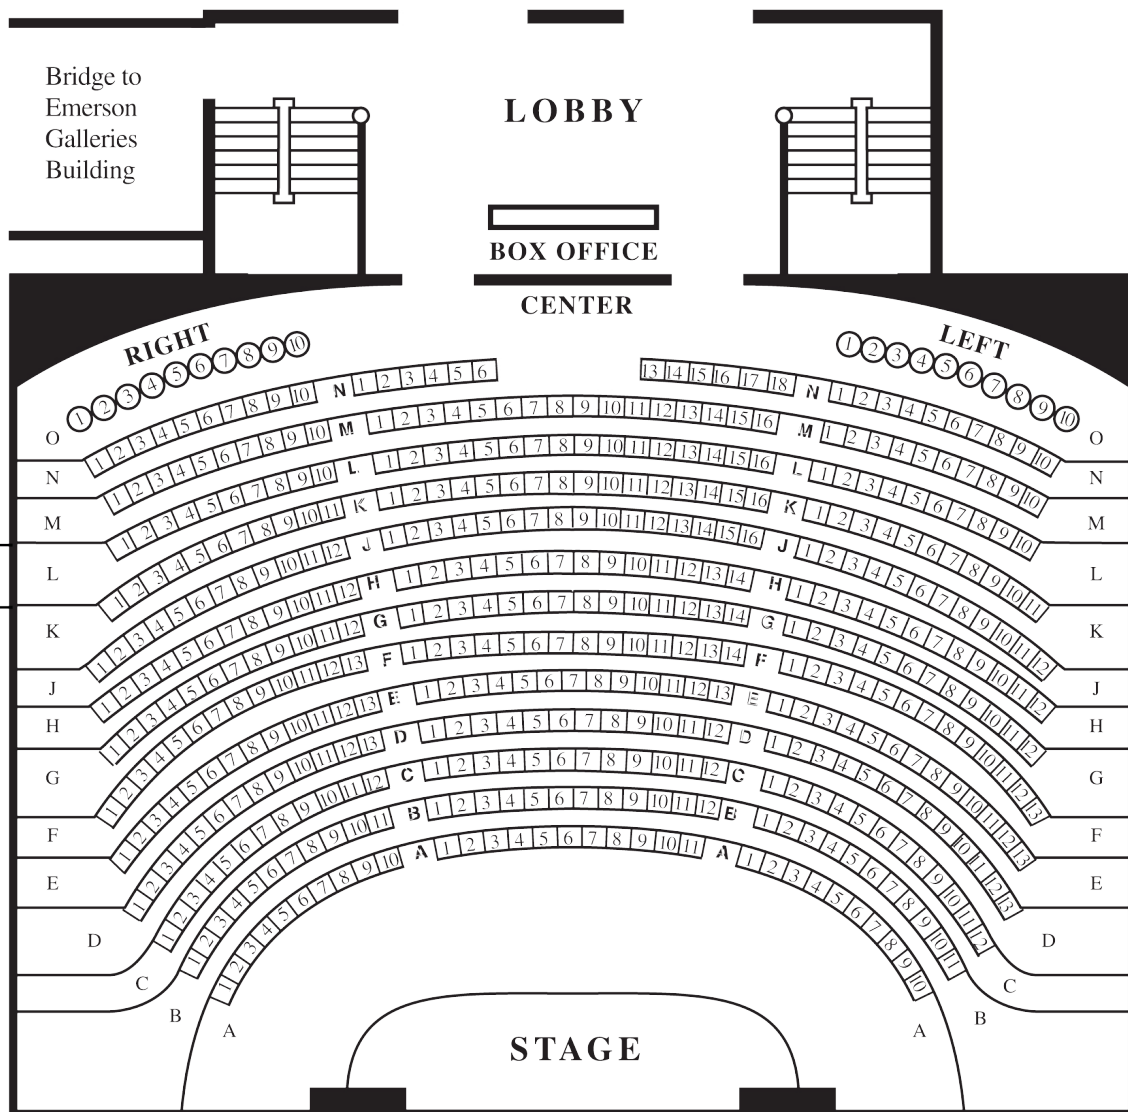

SEATING CHART

Total Seating Capacity

712 Seats

732 Seats

Including accessible /
temporary seating

Balcony Capacity

236 Seats

Orchestra Level Capacity

476 Seats

496 Seats

Including accessible /
temporary seating

1 Standard Seat

Ⓛ Temporary Seat