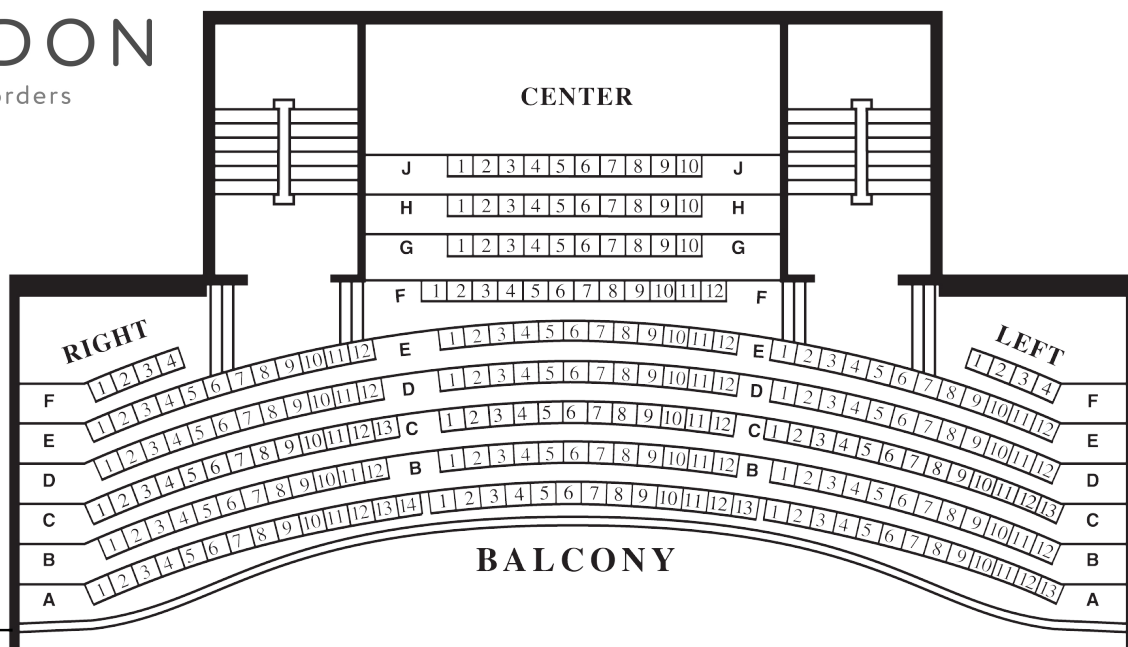

SEATING CHART

Total Seating Capacity

712 Seats

732 Seats

Including accessible /
temporary seating

Balcony Capacity

236 Seats

Orchestra Level Capacity

476 Seats

496 Seats

Including accessible /
temporary seating

1 Standard Seat

Ⓛ Temporary Seat