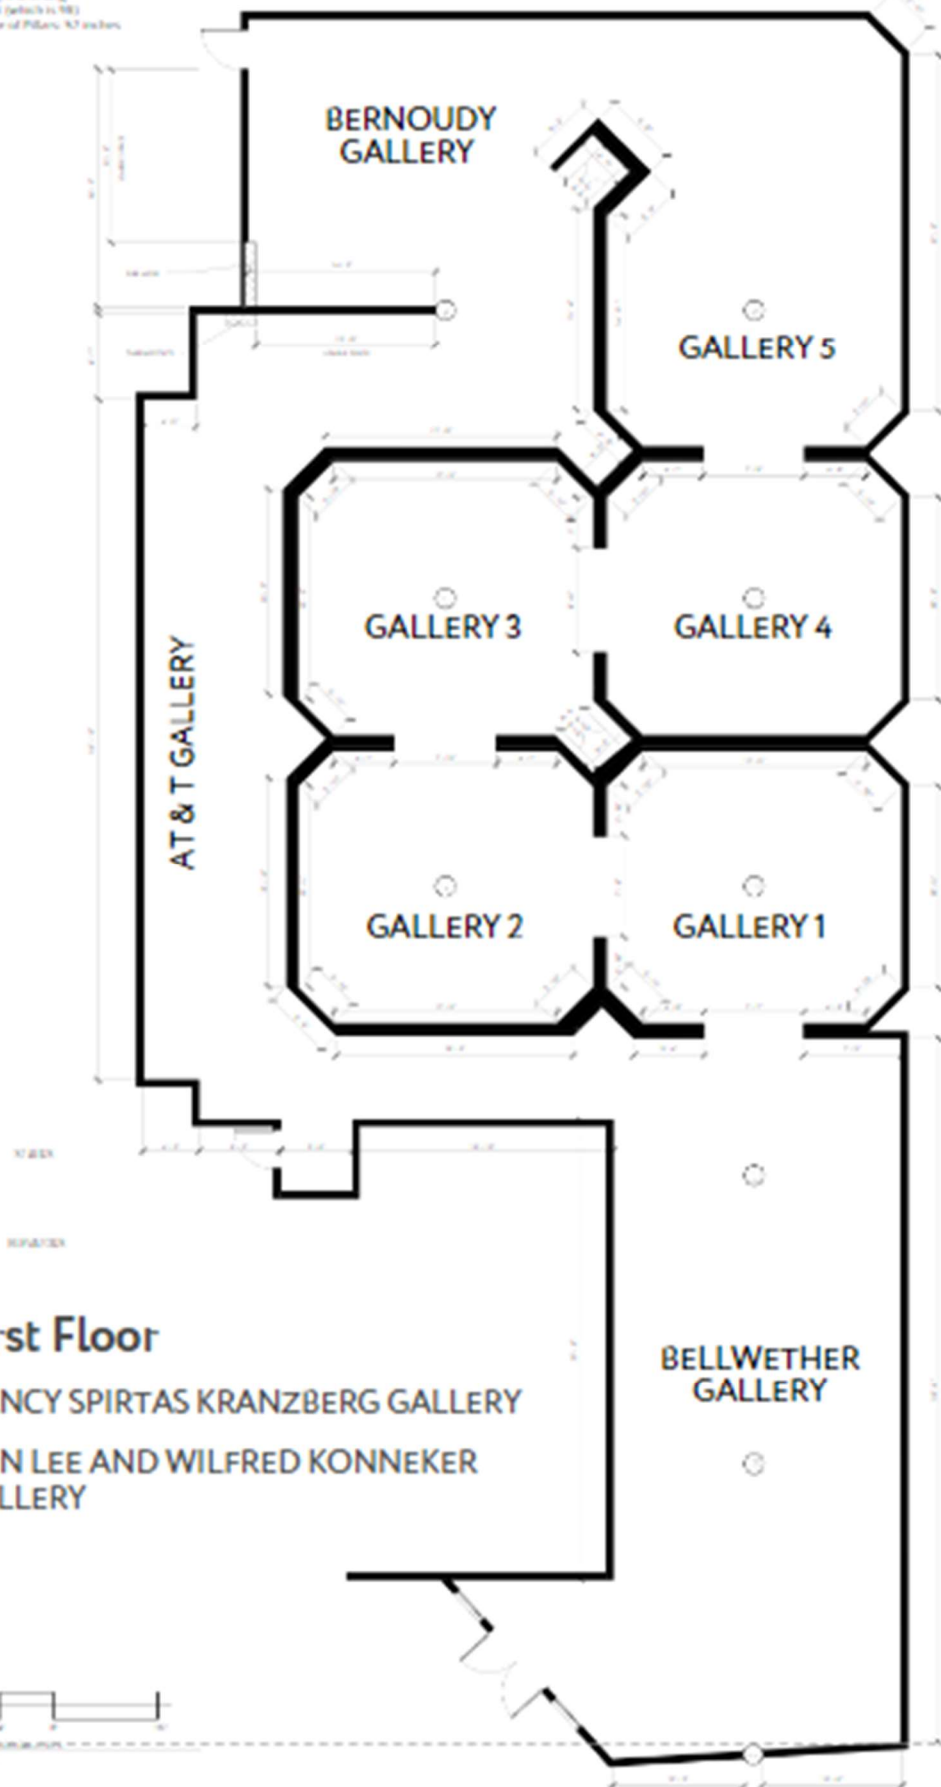

Second Floor

Ceiling Heights:
10' to the light ceiling
12' to the top of the columns
12' to the top of the ceiling
measurements (width is 10')
Circumference of Pillars: 37 inches

The Sheldon Art Galleries